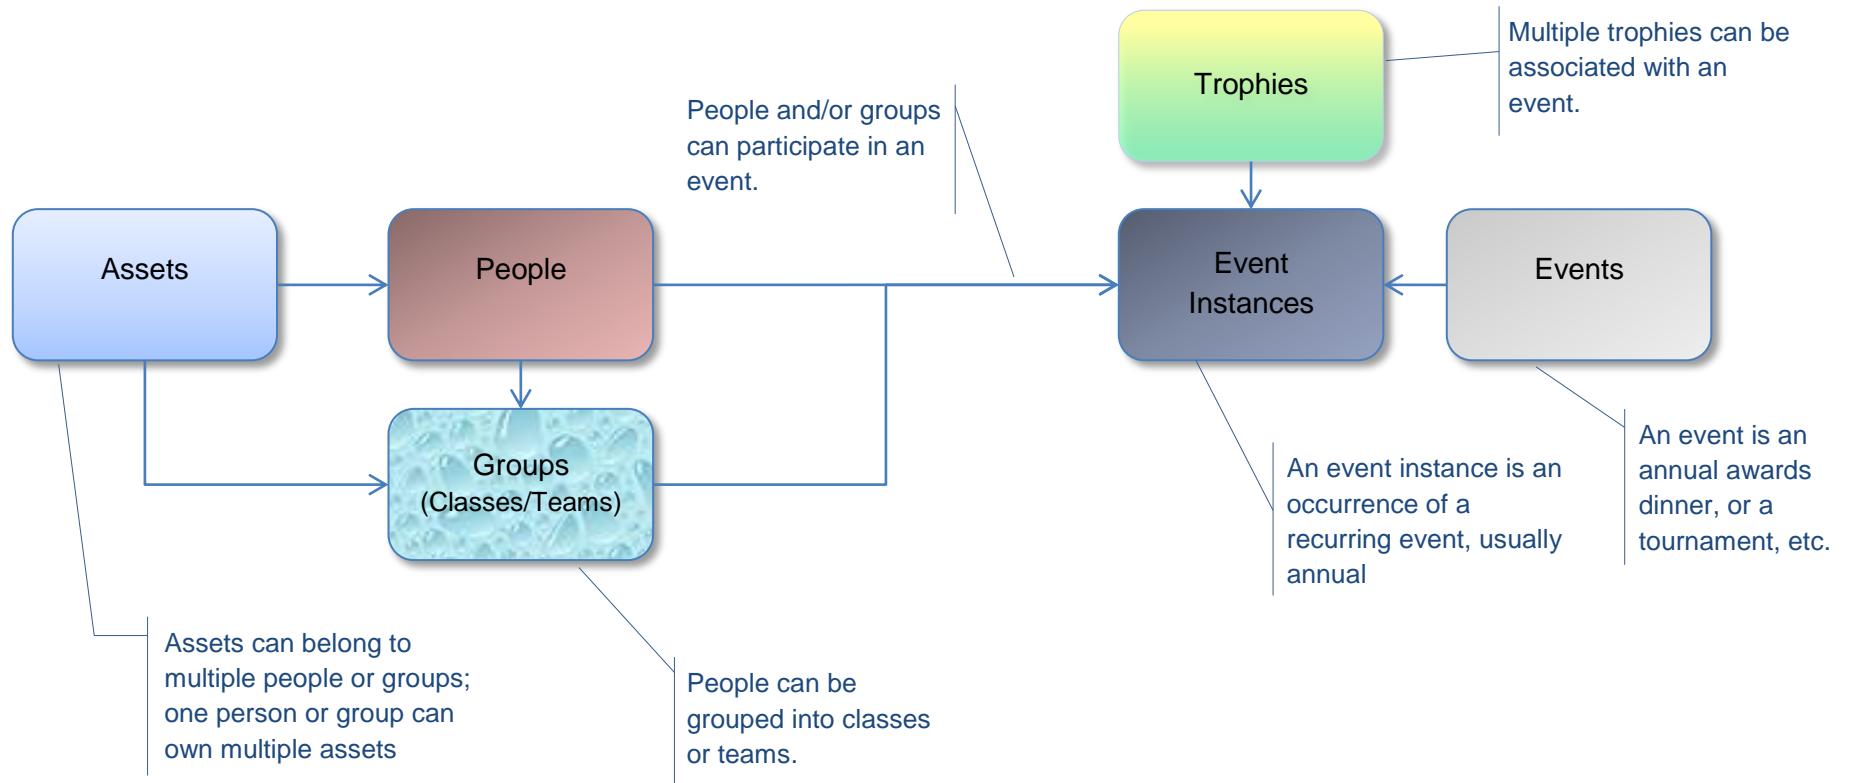

Site Layout Document

globalPodia website: layout and flow

high-level relationship diagram

globalPodia website: layout and flow

Account Home Page

Navigation. Allows user to choose different top-level categories to search.